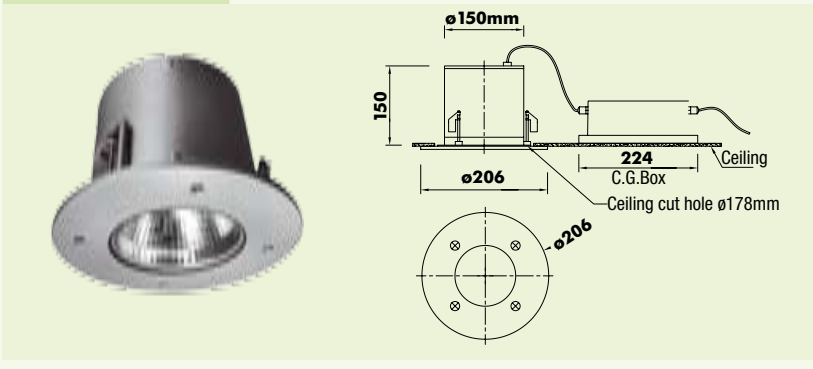

HL-3082

Code No.	Width	Height	Lamp	Description
HL - 3040	185ø	-	1x GLS/Retrofit CFL	Cast Aluminium Lighting Fixtures, Corrosion and UV Ray Resistant Coating, Toughened Glass, Rubber Gasket, Stainless Steel Screws.
HL - 3064	95ø	-	1x 12v/50w Dichroic Halogen	
HL - 3080	75ø	-	1x PAR 38	
HL - 3082	75ø	-	2x Par 38	
HL - 3091	100ø	-	1x 50w Halogen GU 10 base	
HL - 3092	100ø	-	1x 50w Halogen GU 10 base	
HL - 3093	100ø	-	1x 50w Halogen GU 10 base	
HL - 3094	100ø	-	1x 50w Halogen GU 10 base	

Note: HL - 3040 Spun Aluminium Housing

• All sizes are in mm

Flood Lights/ Outdoor Spotlights

HL-3116

HL-3105

HL-3115

HL-4002

HL-3118