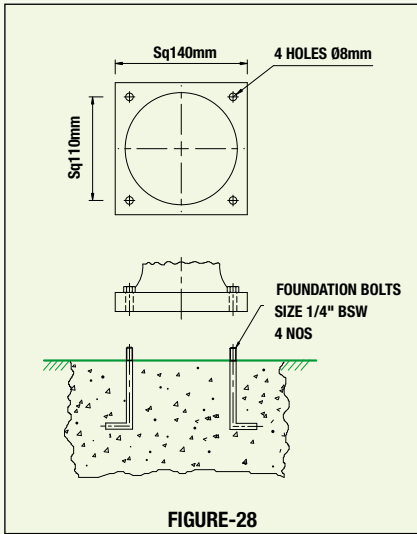

FIGURE-8

FIGURE-9

- Minimum Length of the foundation bolt = 1/6 of the total height of the pole above the ground.

HOMDEC Installation Schematics

- Minimum Length of the foundation bolt = 1/6 of the total height of the pole above the ground.

FIGURE-19

FIGURE-20

FIGURE-21

FIGURE-22

FIGURE-23

FIGURE-24

FIGURE-25

FIGURE-26

FIGURE-27

- Minimum Length of the foundation bolt = 1/6 of the total height of the pole above the ground.

HOMDEC Installation Schematics

- Minimum Length of the foundation bolt = 1/6 of the total height of the pole above the ground.

- Minimum Length of the foundation bolt = 1/6 of the total height of the pole above the ground.

Dark Brown

Black Gold

Texture Grey

Silver

Black

Green

Antique Gold