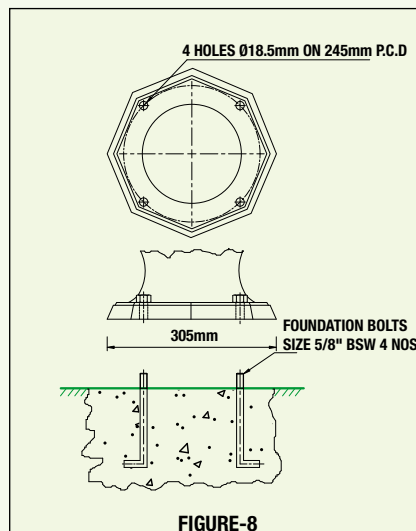

Installation Schematics

FIGURE-1

FIGURE-2

FIGURE-3

FIGURE-4

FIGURE-5

FIGURE-6

FIGURE-7

FIGURE-8

FIGURE-9

- Minimum Length of the foundation bolt = 1/6 of the total height of the pole above the ground.

HOMDEC Installation Schematics

- Minimum Length of the foundation bolt = 1/6 of the total height of the pole above the ground.

FIGURE-27

- Minimum Length of the foundation bolt = 1/6 of the total height of the pole above the ground.

HOMDEC Installation Schematics

- Minimum Length of the foundation bolt = 1/6 of the total height of the pole above the ground.

- Minimum Length of the foundation bolt = 1/6 of the total height of the pole above the ground.

Dark Brown

Black Gold

Texture Grey

Silver

Black

Green

Antique Gold