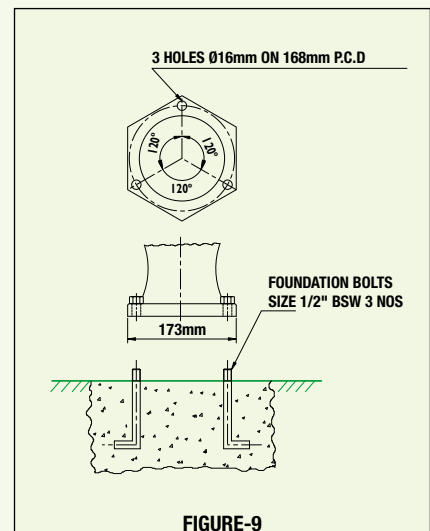

Installation Schematics

FIGURE-1

FIGURE-2

FIGURE-3

FIGURE-4

FIGURE-5

FIGURE-6

FIGURE-7

FIGURE-8

FIGURE-9

- Minimum Length of the foundation bolt = 1/6 of the total height of the pole above the ground.

HOMDEC Installation Schematics

- Minimum Length of the foundation bolt = 1/6 of the total height of the pole above the ground.

FIGURE-27

- Minimum Length of the foundation bolt = 1/6 of the total height of the pole above the ground.

HOMDEC Installation Schematics

- Minimum Length of the foundation bolt = 1/6 of the total height of the pole above the ground.

- Minimum Length of the foundation bolt = 1/6 of the total height of the pole above the ground.

Dark Brown

Black Gold

Texture Grey

Silver

Black

Green

Antique Gold