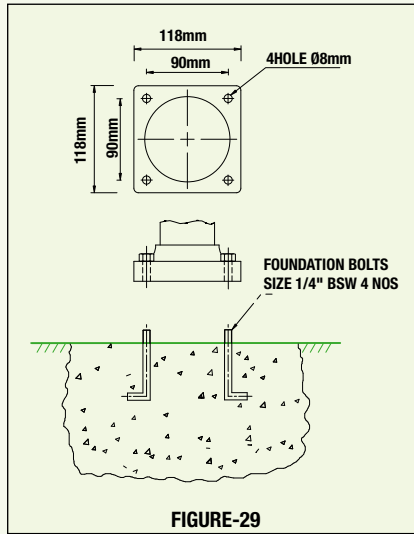

FIGURE-8

FIGURE-9

- Minimum Length of the foundation bolt = 1/6 of the total height of the pole above the ground.

HOMDEC Installation Schematics

- Minimum Length of the foundation bolt = 1/6 of the total height of the pole above the ground.

FIGURE-19

FIGURE-20

FIGURE-21

FIGURE-22

FIGURE-23

FIGURE-24

FIGURE-25

FIGURE-26

FIGURE-27

- Minimum Length of the foundation bolt = 1/6 of the total height of the pole above the ground.

HOMDEC Installation Schematics

- Minimum Length of the foundation bolt = 1/6 of the total height of the pole above the ground.

- Minimum Length of the foundation bolt = 1/6 of the total height of the pole above the ground.

Dark Brown

Black Gold

Texture Grey

Silver

Black

Green

Antique Gold