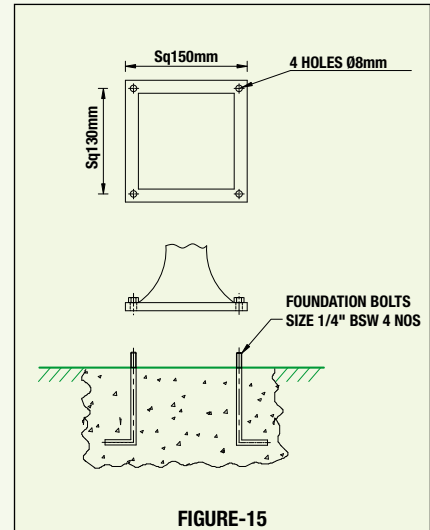

Installation Schematics

FIGURE-1

FIGURE-2

FIGURE-3

FIGURE-4

FIGURE-5

FIGURE-6

FIGURE-7

FIGURE-8

FIGURE-9

- Minimum Length of the foundation bolt = 1/6 of the total height of the pole above the ground.

HOMDEC Installation Schematics

- Minimum Length of the foundation bolt = 1/6 of the total height of the pole above the ground.

FIGURE-19

FIGURE-20

FIGURE-21

FIGURE-22

FIGURE-23

FIGURE-24

FIGURE-25

FIGURE-26

FIGURE-27

- Minimum Length of the foundation bolt = 1/6 of the total height of the pole above the ground.

HOMDEC Installation Schematics

- Minimum Length of the foundation bolt = 1/6 of the total height of the pole above the ground.