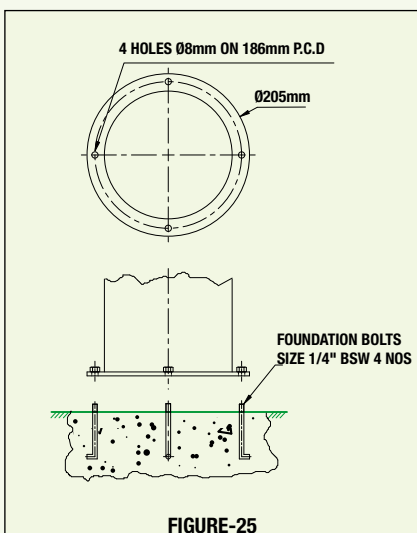

FIGURE-8

FIGURE-9

- Minimum Length of the foundation bolt = 1/6 of the total height of the pole above the ground.

HOMDEC Installation Schematics

- Minimum Length of the foundation bolt = 1/6 of the total height of the pole above the ground.

FIGURE-19

FIGURE-20

FIGURE-21

FIGURE-22

FIGURE-23

FIGURE-24

FIGURE-25

FIGURE-26

FIGURE-27

- Minimum Length of the foundation bolt = 1/6 of the total height of the pole above the ground.

HOMDEC Installation Schematics

- Minimum Length of the foundation bolt = 1/6 of the total height of the pole above the ground.

- Minimum Length of the foundation bolt = 1/6 of the total height of the pole above the ground.

Dark Brown

Black Gold

Texture Grey

Silver

Black

Green

Antique Gold