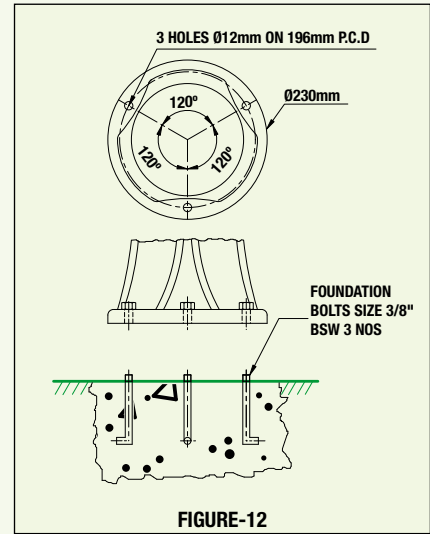

Installation Schematics

FIGURE-1

FIGURE-2

FIGURE-3

FIGURE-4

FIGURE-5

FIGURE-6

FIGURE-7

FIGURE-8

FIGURE-9

- Minimum Length of the foundation bolt = 1/6 of the total height of the pole above the ground.

HOMDEC Installation Schematics

- Minimum Length of the foundation bolt = 1/6 of the total height of the pole above the ground.

FIGURE-19

FIGURE-20

FIGURE-21

FIGURE-22

FIGURE-23

FIGURE-24

FIGURE-25

FIGURE-26

FIGURE-27

- Minimum Length of the foundation bolt = 1/6 of the total height of the pole above the ground.

HOMDEC Installation Schematics

- Minimum Length of the foundation bolt = 1/6 of the total height of the pole above the ground.