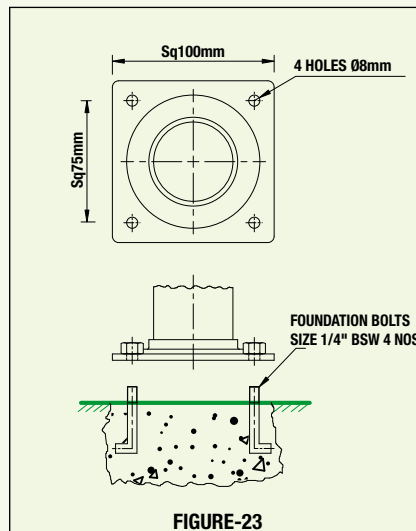

FIGURE-8

FIGURE-9

- Minimum Length of the foundation bolt = 1/6 of the total height of the pole above the ground.

HOMDEC Installation Schematics

- Minimum Length of the foundation bolt = 1/6 of the total height of the pole above the ground.

FIGURE-19

FIGURE-20

FIGURE-21

FIGURE-22

FIGURE-23

FIGURE-24

FIGURE-25

FIGURE-26

FIGURE-27

- Minimum Length of the foundation bolt = 1/6 of the total height of the pole above the ground.

HOMDEC Installation Schematics

- Minimum Length of the foundation bolt = 1/6 of the total height of the pole above the ground.

- Minimum Length of the foundation bolt = 1/6 of the total height of the pole above the ground.

Dark Brown

Black Gold

Texture Grey

Silver

Black

Green

Antique Gold