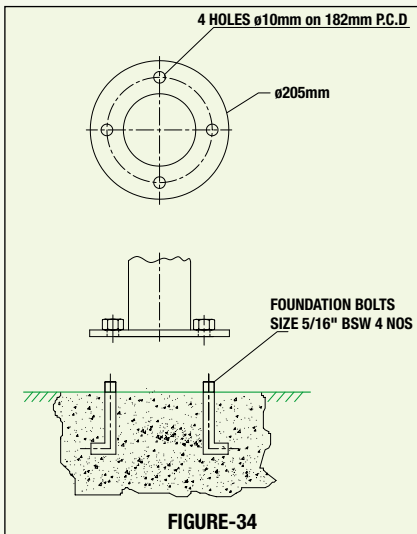

FIGURE-8

FIGURE-9

- Minimum Length of the foundation bolt = 1/6 of the total height of the pole above the ground.

HOMDEC Installation Schematics

- Minimum Length of the foundation bolt = 1/6 of the total height of the pole above the ground.

FIGURE-19

FIGURE-20

FIGURE-21

FIGURE-22

FIGURE-23

FIGURE-24

FIGURE-25

FIGURE-26

FIGURE-27

- Minimum Length of the foundation bolt = 1/6 of the total height of the pole above the ground.

HOMDEC Installation Schematics

- Minimum Length of the foundation bolt = 1/6 of the total height of the pole above the ground.

- Minimum Length of the foundation bolt = 1/6 of the total height of the pole above the ground.

Dark Brown

Black Gold

Texture Grey

Silver

Black

Green

Antique Gold