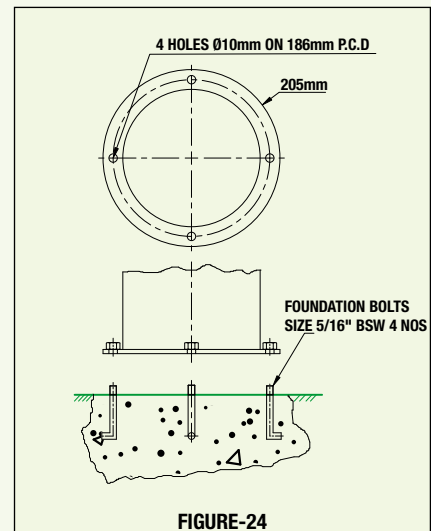

FIGURE-8

FIGURE-9

- Minimum Length of the foundation bolt = 1/6 of the total height of the pole above the ground.

HOMDEC Installation Schematics

- Minimum Length of the foundation bolt = 1/6 of the total height of the pole above the ground.

FIGURE-19

FIGURE-20

FIGURE-21

FIGURE-22

FIGURE-23

FIGURE-24

FIGURE-25

FIGURE-26

FIGURE-27

- Minimum Length of the foundation bolt = 1/6 of the total height of the pole above the ground.

HOMDEC Installation Schematics

- Minimum Length of the foundation bolt = 1/6 of the total height of the pole above the ground.

- Minimum Length of the foundation bolt = 1/6 of the total height of the pole above the ground.

Dark Brown

Black Gold

Texture Grey

Silver

Black

Green

Antique Gold