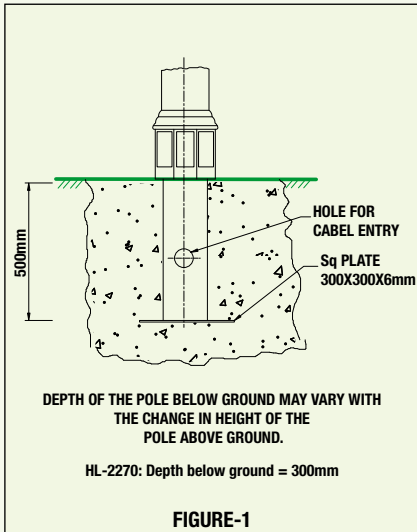

Installation Schematics

FIGURE-1

FIGURE-2

FIGURE-3

FIGURE-4

FIGURE-5

FIGURE-6

FIGURE-7

FIGURE-8

FIGURE-9

- Minimum Length of the foundation bolt = 1/6 of the total height of the pole above the ground.

HOMDEC Installation Schematics

- Minimum Length of the foundation bolt = 1/6 of the total height of the pole above the ground.

FIGURE-27

- Minimum Length of the foundation bolt = 1/6 of the total height of the pole above the ground.

HOMDEC Installation Schematics

- Minimum Length of the foundation bolt = 1/6 of the total height of the pole above the ground.

- Minimum Length of the foundation bolt = 1/6 of the total height of the pole above the ground.

Dark Brown

Black Gold

Texture Grey

Silver

Black

Green

Antique Gold