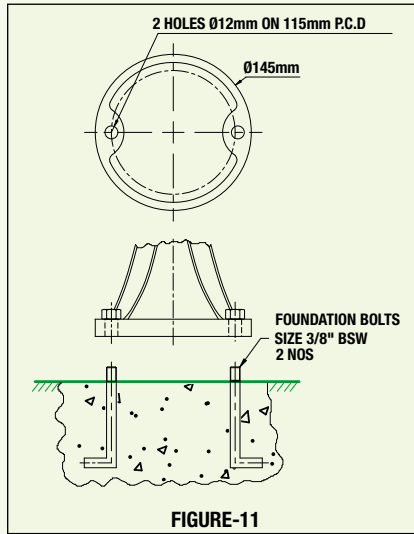

Installation Schematics

FIGURE-1

FIGURE-2

FIGURE-3

FIGURE-4

FIGURE-5

FIGURE-6

FIGURE-7

FIGURE-8

FIGURE-9

- Minimum Length of the foundation bolt = 1/6 of the total height of the pole above the ground.

HOMDEC Installation Schematics

- Minimum Length of the foundation bolt = 1/6 of the total height of the pole above the ground.

FIGURE-27

- Minimum Length of the foundation bolt = 1/6 of the total height of the pole above the ground.

HOMDEC Installation Schematics

- Minimum Length of the foundation bolt = 1/6 of the total height of the pole above the ground.

- Minimum Length of the foundation bolt = 1/6 of the total height of the pole above the ground.

Dark Brown

Black Gold

Texture Grey

Silver

Black

Green

Antique Gold