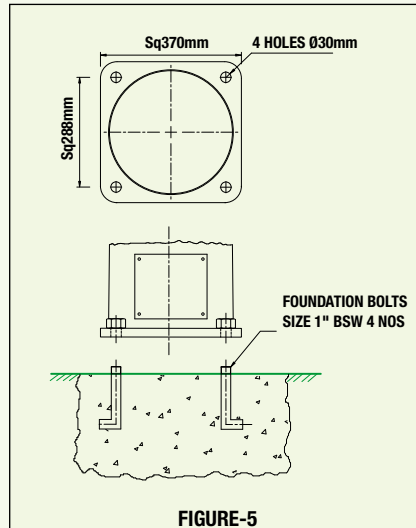

Installation Schematics

FIGURE-1

FIGURE-2

FIGURE-3

FIGURE-4

FIGURE-5

FIGURE-6

FIGURE-7

FIGURE-8

FIGURE-9

- Minimum Length of the foundation bolt = 1/6 of the total height of the pole above the ground.

HOMDEC Installation Schematics

- Minimum Length of the foundation bolt = 1/6 of the total height of the pole above the ground.

FIGURE-27

- Minimum Length of the foundation bolt = 1/6 of the total height of the pole above the ground.

HOMDEC Installation Schematics

- Minimum Length of the foundation bolt = 1/6 of the total height of the pole above the ground.

- Minimum Length of the foundation bolt = 1/6 of the total height of the pole above the ground.

Dark Brown

Black Gold

Texture Grey

Silver

Black

Green

Antique Gold