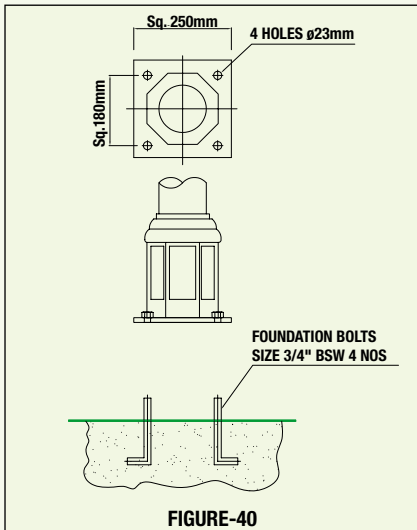

FIGURE-8

FIGURE-9

- Minimum Length of the foundation bolt = 1/6 of the total height of the pole above the ground.

HOMDEC Installation Schematics

- Minimum Length of the foundation bolt = 1/6 of the total height of the pole above the ground.

FIGURE-19

FIGURE-20

FIGURE-21

FIGURE-22

FIGURE-23

FIGURE-24

FIGURE-25

FIGURE-26

FIGURE-27

- Minimum Length of the foundation bolt = 1/6 of the total height of the pole above the ground.

HOMDEC Installation Schematics

- Minimum Length of the foundation bolt = 1/6 of the total height of the pole above the ground.

- Minimum Length of the foundation bolt = 1/6 of the total height of the pole above the ground.

Dark Brown

Black Gold

Texture Grey

Silver

Black

Green

Antique Gold