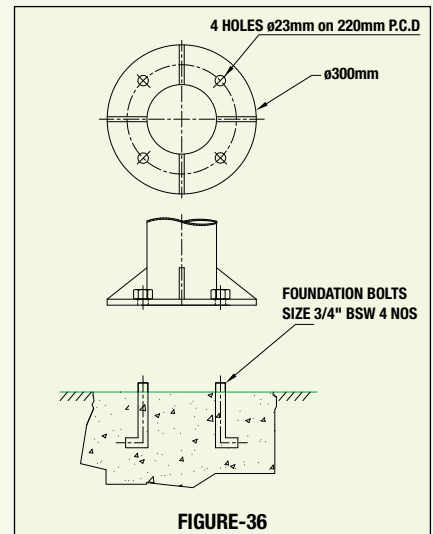

FIGURE-8

FIGURE-9

- Minimum Length of the foundation bolt = 1/6 of the total height of the pole above the ground.

HOMDEC Installation Schematics

- Minimum Length of the foundation bolt = 1/6 of the total height of the pole above the ground.

FIGURE-19

FIGURE-20

FIGURE-21

FIGURE-22

FIGURE-23

FIGURE-24

FIGURE-25

FIGURE-26

FIGURE-27

- Minimum Length of the foundation bolt = 1/6 of the total height of the pole above the ground.

HOMDEC Installation Schematics

- Minimum Length of the foundation bolt = 1/6 of the total height of the pole above the ground.

- Minimum Length of the foundation bolt = 1/6 of the total height of the pole above the ground.

Dark Brown

Black Gold

Texture Grey

Silver

Black

Green

Antique Gold