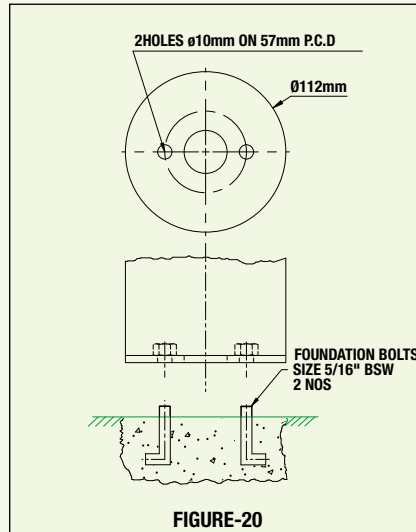

FIGURE-8

FIGURE-9

- Minimum Length of the foundation bolt = 1/6 of the total height of the pole above the ground.

HOMDEC Installation Schematics

- Minimum Length of the foundation bolt = 1/6 of the total height of the pole above the ground.

FIGURE-19

FIGURE-20

FIGURE-21

FIGURE-22

FIGURE-23

FIGURE-24

FIGURE-25

FIGURE-26

FIGURE-27

- Minimum Length of the foundation bolt = 1/6 of the total height of the pole above the ground.

HOMDEC Installation Schematics

- Minimum Length of the foundation bolt = 1/6 of the total height of the pole above the ground.

- Minimum Length of the foundation bolt = 1/6 of the total height of the pole above the ground.

Dark Brown

Black Gold

Texture Grey

Silver

Black

Green

Antique Gold