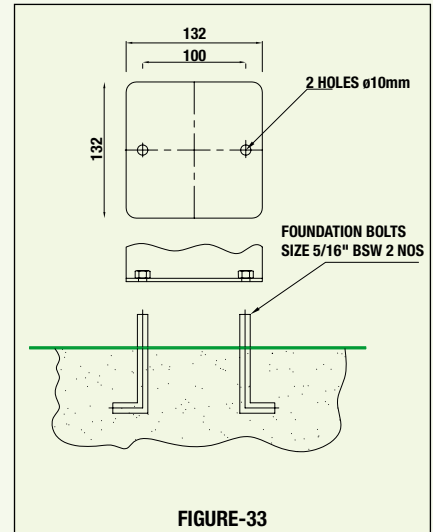

FIGURE-8

FIGURE-9

- Minimum Length of the foundation bolt = 1/6 of the total height of the pole above the ground.

HOMDEC Installation Schematics

- Minimum Length of the foundation bolt = 1/6 of the total height of the pole above the ground.

FIGURE-19

FIGURE-20

FIGURE-21

FIGURE-22

FIGURE-23

FIGURE-24

FIGURE-25

FIGURE-26

FIGURE-27

- Minimum Length of the foundation bolt = 1/6 of the total height of the pole above the ground.

HOMDEC Installation Schematics

- Minimum Length of the foundation bolt = 1/6 of the total height of the pole above the ground.

- Minimum Length of the foundation bolt = 1/6 of the total height of the pole above the ground.

Dark Brown

Black Gold

Texture Grey

Silver

Black

Green

Antique Gold