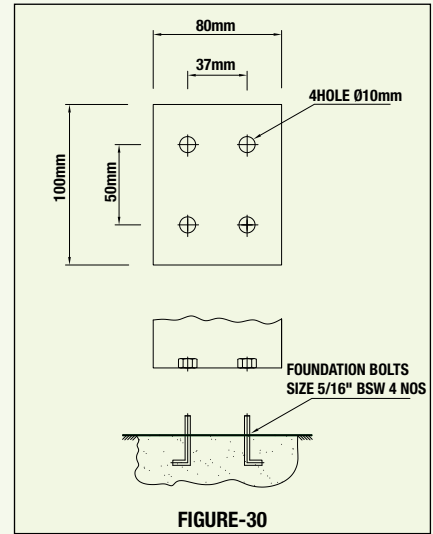

FIGURE-8

FIGURE-9

- Minimum Length of the foundation bolt = 1/6 of the total height of the pole above the ground.

HOMDEC Installation Schematics

- Minimum Length of the foundation bolt = 1/6 of the total height of the pole above the ground.

FIGURE-19

FIGURE-20

FIGURE-21

FIGURE-22

FIGURE-23

FIGURE-24

FIGURE-25

FIGURE-26

FIGURE-27

- Minimum Length of the foundation bolt = 1/6 of the total height of the pole above the ground.

HOMDEC Installation Schematics

- Minimum Length of the foundation bolt = 1/6 of the total height of the pole above the ground.

- Minimum Length of the foundation bolt = 1/6 of the total height of the pole above the ground.

Dark Brown

Black Gold

Texture Grey

Silver

Black

Green

Antique Gold