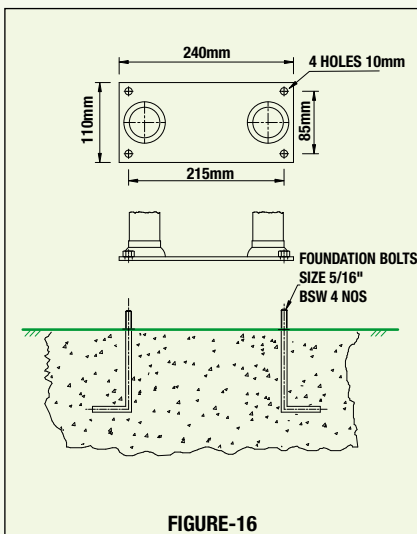

Installation Schematics

FIGURE-1

FIGURE-2

FIGURE-3

FIGURE-4

FIGURE-5

FIGURE-6

FIGURE-7

FIGURE-8

FIGURE-9

- Minimum Length of the foundation bolt = 1/6 of the total height of the pole above the ground.

HOMDEC Installation Schematics

- Minimum Length of the foundation bolt = 1/6 of the total height of the pole above the ground.

FIGURE-19

FIGURE-20

FIGURE-21

FIGURE-22

FIGURE-23

FIGURE-24

FIGURE-25

FIGURE-26

FIGURE-27

- Minimum Length of the foundation bolt = 1/6 of the total height of the pole above the ground.

HOMDEC Installation Schematics

- Minimum Length of the foundation bolt = 1/6 of the total height of the pole above the ground.