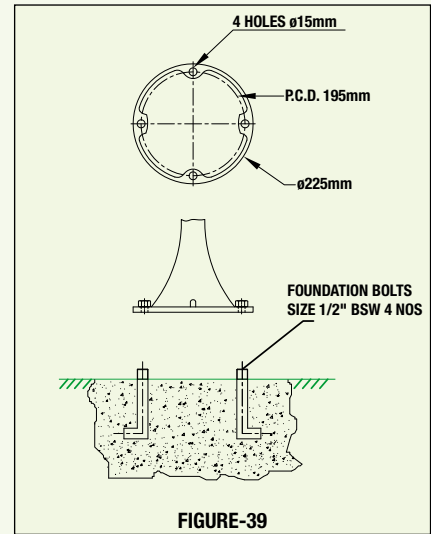

FIGURE-8

FIGURE-9

- Minimum Length of the foundation bolt = 1/6 of the total height of the pole above the ground.

HOMDEC Installation Schematics

- Minimum Length of the foundation bolt = 1/6 of the total height of the pole above the ground.

FIGURE-19

FIGURE-20

FIGURE-21

FIGURE-22

FIGURE-23

FIGURE-24

FIGURE-25

FIGURE-26

FIGURE-27

- Minimum Length of the foundation bolt = 1/6 of the total height of the pole above the ground.

HOMDEC Installation Schematics

- Minimum Length of the foundation bolt = 1/6 of the total height of the pole above the ground.

- Minimum Length of the foundation bolt = 1/6 of the total height of the pole above the ground.

Dark Brown

Black Gold

Texture Grey

Silver

Black

Green

Antique Gold