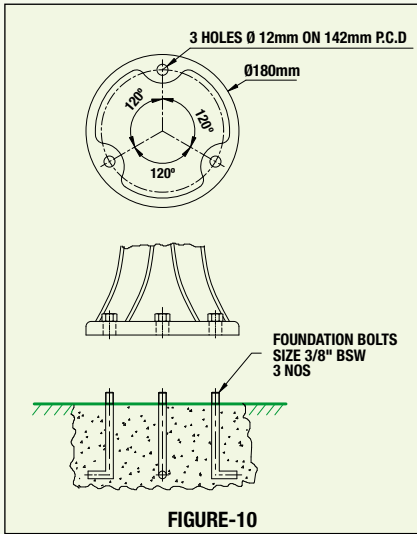

Installation Schematics

FIGURE-1

FIGURE-2

FIGURE-3

FIGURE-4

FIGURE-5

FIGURE-6

FIGURE-7

FIGURE-8

FIGURE-9

- Minimum Length of the foundation bolt = 1/6 of the total height of the pole above the ground.

HOMDEC Installation Schematics

- Minimum Length of the foundation bolt = 1/6 of the total height of the pole above the ground.

FIGURE-19

FIGURE-20

FIGURE-21

FIGURE-22

FIGURE-23

FIGURE-24

FIGURE-25

FIGURE-26

FIGURE-27

- Minimum Length of the foundation bolt = 1/6 of the total height of the pole above the ground.

HOMDEC Installation Schematics

- Minimum Length of the foundation bolt = 1/6 of the total height of the pole above the ground.