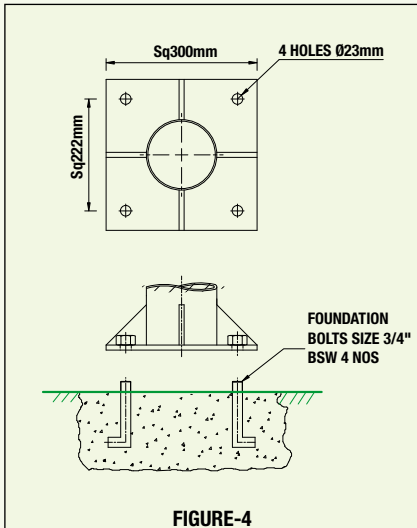

Installation Schematics

FIGURE-1

FIGURE-2

FIGURE-3

FIGURE-4

FIGURE-5

FIGURE-6

FIGURE-7

FIGURE-8

FIGURE-9

- Minimum Length of the foundation bolt = 1/6 of the total height of the pole above the ground.

HOMDEC Installation Schematics

- Minimum Length of the foundation bolt = 1/6 of the total height of the pole above the ground.

FIGURE-27

- Minimum Length of the foundation bolt = 1/6 of the total height of the pole above the ground.

HOMDEC Installation Schematics

- Minimum Length of the foundation bolt = 1/6 of the total height of the pole above the ground.

- Minimum Length of the foundation bolt = 1/6 of the total height of the pole above the ground.

Dark Brown

Black Gold

Texture Grey

Silver

Black

Green

Antique Gold