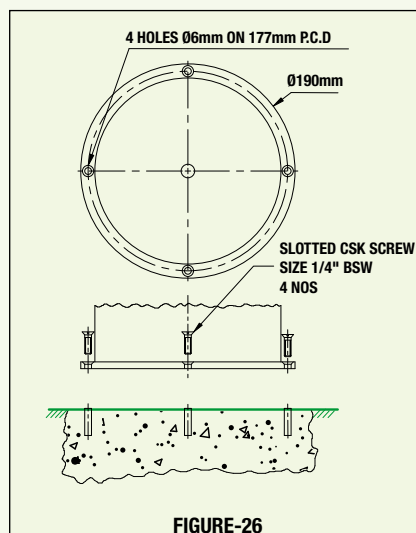

FIGURE-8

FIGURE-9

- Minimum Length of the foundation bolt = 1/6 of the total height of the pole above the ground.

HOMDEC Installation Schematics

- Minimum Length of the foundation bolt = 1/6 of the total height of the pole above the ground.

FIGURE-19

FIGURE-20

FIGURE-21

FIGURE-22

FIGURE-23

FIGURE-24

FIGURE-25

FIGURE-26

FIGURE-27

- Minimum Length of the foundation bolt = 1/6 of the total height of the pole above the ground.

HOMDEC Installation Schematics

- Minimum Length of the foundation bolt = 1/6 of the total height of the pole above the ground.

- Minimum Length of the foundation bolt = 1/6 of the total height of the pole above the ground.

Dark Brown

Black Gold

Texture Grey

Silver

Black

Green

Antique Gold