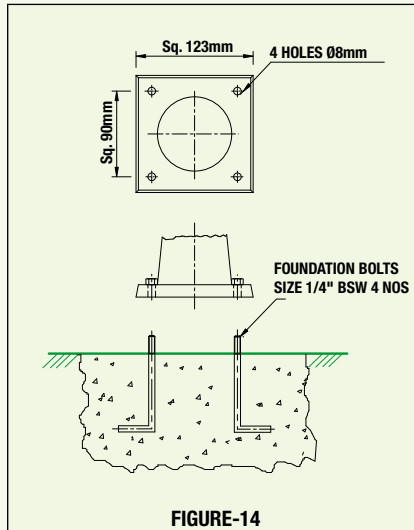

Installation Schematics

FIGURE-1

FIGURE-2

FIGURE-3

FIGURE-4

FIGURE-5

FIGURE-6

FIGURE-7

FIGURE-8

FIGURE-9

- Minimum Length of the foundation bolt = 1/6 of the total height of the pole above the ground.

HOMDEC Installation Schematics

- Minimum Length of the foundation bolt = 1/6 of the total height of the pole above the ground.

FIGURE-19

FIGURE-20

FIGURE-21

FIGURE-22

FIGURE-23

FIGURE-24

FIGURE-25

FIGURE-26

FIGURE-27

- Minimum Length of the foundation bolt = 1/6 of the total height of the pole above the ground.

HOMDEC Installation Schematics

- Minimum Length of the foundation bolt = 1/6 of the total height of the pole above the ground.