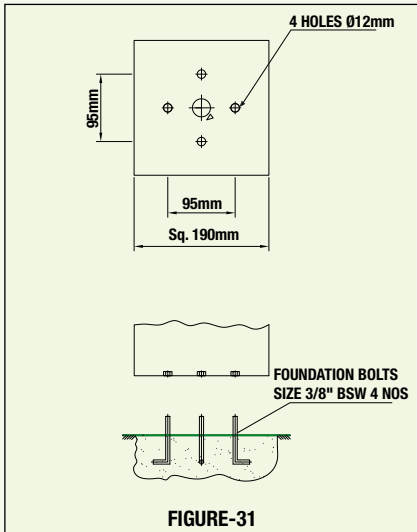

FIGURE-8

FIGURE-9

- Minimum Length of the foundation bolt = 1/6 of the total height of the pole above the ground.

HOMDEC Installation Schematics

- Minimum Length of the foundation bolt = 1/6 of the total height of the pole above the ground.

FIGURE-19

FIGURE-20

FIGURE-21

FIGURE-22

FIGURE-23

FIGURE-24

FIGURE-25

FIGURE-26

FIGURE-27

- Minimum Length of the foundation bolt = 1/6 of the total height of the pole above the ground.

HOMDEC Installation Schematics

- Minimum Length of the foundation bolt = 1/6 of the total height of the pole above the ground.

- Minimum Length of the foundation bolt = 1/6 of the total height of the pole above the ground.

Dark Brown

Black Gold

Texture Grey

Silver

Black

Green

Antique Gold