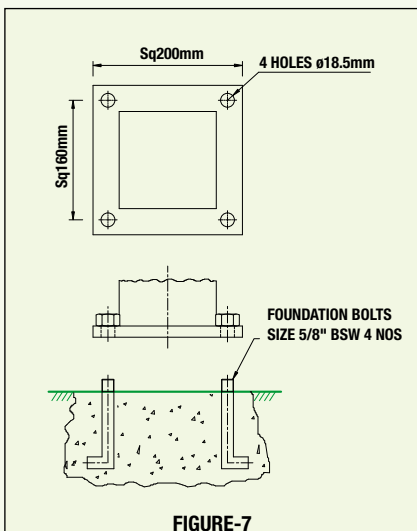

Installation Schematics

FIGURE-1

FIGURE-2

FIGURE-3

FIGURE-4

FIGURE-5

FIGURE-6

FIGURE-7

FIGURE-8

FIGURE-9

- Minimum Length of the foundation bolt = 1/6 of the total height of the pole above the ground.

HOMDEC Installation Schematics

- Minimum Length of the foundation bolt = 1/6 of the total height of the pole above the ground.

FIGURE-27

- Minimum Length of the foundation bolt = 1/6 of the total height of the pole above the ground.

HOMDEC Installation Schematics

- Minimum Length of the foundation bolt = 1/6 of the total height of the pole above the ground.

- Minimum Length of the foundation bolt = 1/6 of the total height of the pole above the ground.

Dark Brown

Black Gold

Texture Grey

Silver

Black

Green

Antique Gold