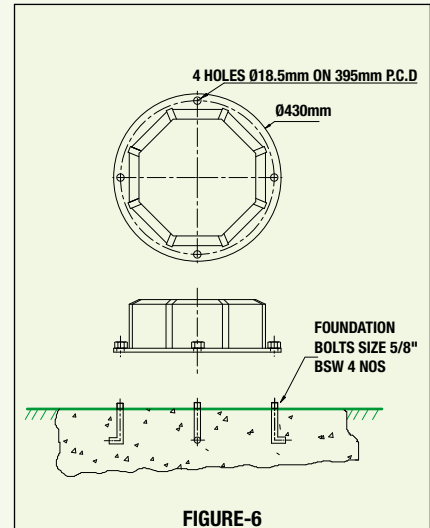

Installation Schematics

FIGURE-1

FIGURE-2

FIGURE-3

FIGURE-4

FIGURE-5

FIGURE-6

FIGURE-7

FIGURE-8

FIGURE-9

- Minimum Length of the foundation bolt = 1/6 of the total height of the pole above the ground.

HOMDEC Installation Schematics

- Minimum Length of the foundation bolt = 1/6 of the total height of the pole above the ground.

FIGURE-27

- Minimum Length of the foundation bolt = 1/6 of the total height of the pole above the ground.

HOMDEC Installation Schematics

- Minimum Length of the foundation bolt = 1/6 of the total height of the pole above the ground.

- Minimum Length of the foundation bolt = 1/6 of the total height of the pole above the ground.

Dark Brown

Black Gold

Texture Grey

Silver

Black

Green

Antique Gold