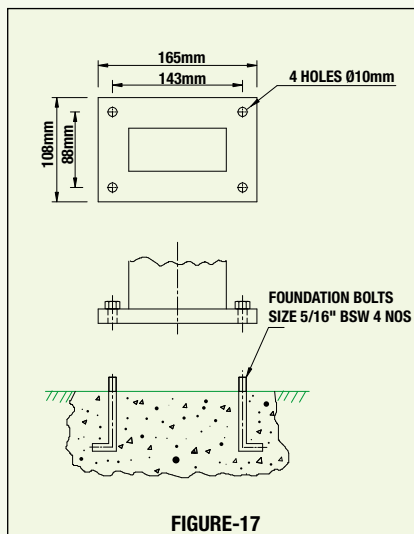

Installation Schematics

FIGURE-1

FIGURE-2

FIGURE-3

FIGURE-4

FIGURE-5

FIGURE-6

FIGURE-7

FIGURE-8

FIGURE-9

- Minimum Length of the foundation bolt = 1/6 of the total height of the pole above the ground.

HOMDEC Installation Schematics

- Minimum Length of the foundation bolt = 1/6 of the total height of the pole above the ground.

FIGURE-19

FIGURE-20

FIGURE-21

FIGURE-22

FIGURE-23

FIGURE-24

FIGURE-25

FIGURE-26

FIGURE-27

- Minimum Length of the foundation bolt = 1/6 of the total height of the pole above the ground.

HOMDEC Installation Schematics

- Minimum Length of the foundation bolt = 1/6 of the total height of the pole above the ground.