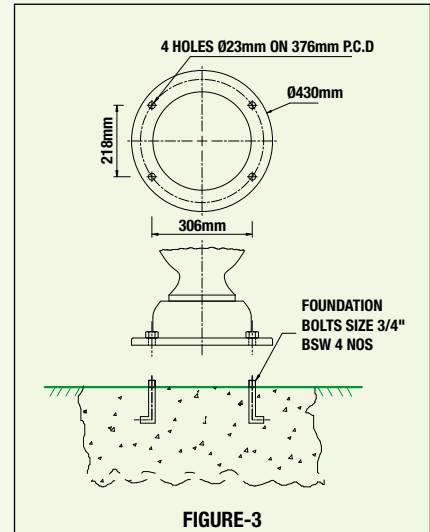

Installation Schematics

FIGURE-1

FIGURE-2

FIGURE-3

FIGURE-4

FIGURE-5

FIGURE-6

FIGURE-7

FIGURE-8

FIGURE-9

- Minimum Length of the foundation bolt = 1/6 of the total height of the pole above the ground.

HOMDEC Installation Schematics

- Minimum Length of the foundation bolt = 1/6 of the total height of the pole above the ground.

FIGURE-27

- Minimum Length of the foundation bolt = 1/6 of the total height of the pole above the ground.

HOMDEC Installation Schematics

- Minimum Length of the foundation bolt = 1/6 of the total height of the pole above the ground.

- Minimum Length of the foundation bolt = 1/6 of the total height of the pole above the ground.

Dark Brown

Black Gold

Texture Grey

Silver

Black

Green

Antique Gold