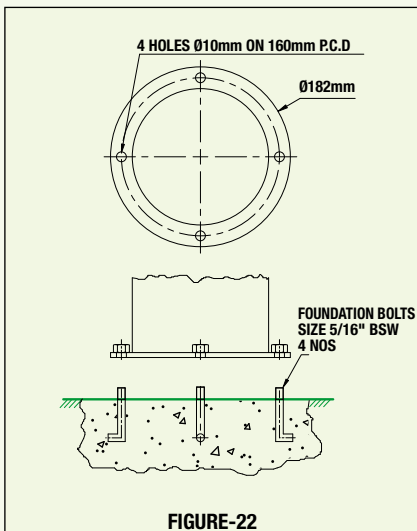

FIGURE-8

FIGURE-9

- Minimum Length of the foundation bolt = 1/6 of the total height of the pole above the ground.

HOMDEC Installation Schematics

- Minimum Length of the foundation bolt = 1/6 of the total height of the pole above the ground.

FIGURE-19

FIGURE-20

FIGURE-21

FIGURE-22

FIGURE-23

FIGURE-24

FIGURE-25

FIGURE-26

FIGURE-27

- Minimum Length of the foundation bolt = 1/6 of the total height of the pole above the ground.

HOMDEC Installation Schematics

- Minimum Length of the foundation bolt = 1/6 of the total height of the pole above the ground.

- Minimum Length of the foundation bolt = 1/6 of the total height of the pole above the ground.

Dark Brown

Black Gold

Texture Grey

Silver

Black

Green

Antique Gold