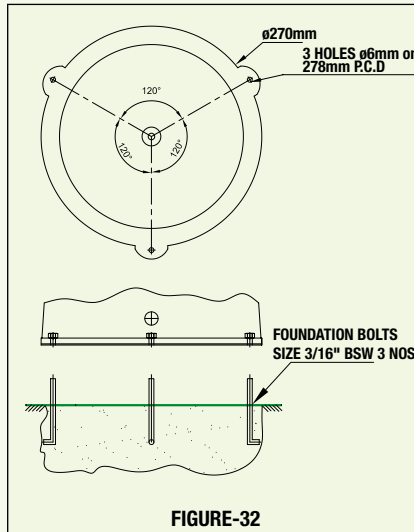

FIGURE-8

FIGURE-9

- Minimum Length of the foundation bolt = 1/6 of the total height of the pole above the ground.

HOMDEC Installation Schematics

- Minimum Length of the foundation bolt = 1/6 of the total height of the pole above the ground.

FIGURE-19

FIGURE-20

FIGURE-21

FIGURE-22

FIGURE-23

FIGURE-24

FIGURE-25

FIGURE-26

FIGURE-27

- Minimum Length of the foundation bolt = 1/6 of the total height of the pole above the ground.

HOMDEC Installation Schematics

- Minimum Length of the foundation bolt = 1/6 of the total height of the pole above the ground.

- Minimum Length of the foundation bolt = 1/6 of the total height of the pole above the ground.

Dark Brown

Black Gold

Texture Grey

Silver

Black

Green

Antique Gold