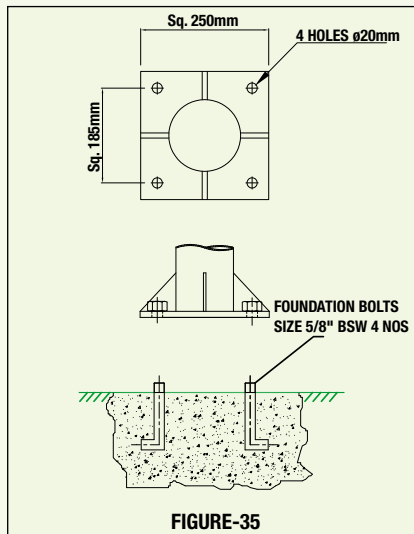

FIGURE-8

FIGURE-9

- Minimum Length of the foundation bolt = 1/6 of the total height of the pole above the ground.

HOMDEC Installation Schematics

- Minimum Length of the foundation bolt = 1/6 of the total height of the pole above the ground.

FIGURE-19

FIGURE-20

FIGURE-21

FIGURE-22

FIGURE-23

FIGURE-24

FIGURE-25

FIGURE-26

FIGURE-27

- Minimum Length of the foundation bolt = 1/6 of the total height of the pole above the ground.

HOMDEC Installation Schematics

- Minimum Length of the foundation bolt = 1/6 of the total height of the pole above the ground.

- Minimum Length of the foundation bolt = 1/6 of the total height of the pole above the ground.

Dark Brown

Black Gold

Texture Grey

Silver

Black

Green

Antique Gold