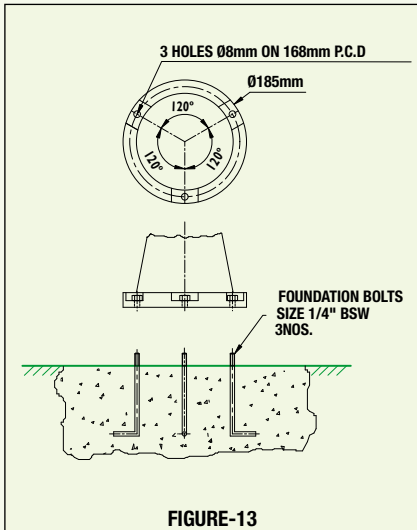

Installation Schematics

FIGURE-1

FIGURE-2

FIGURE-3

FIGURE-4

FIGURE-5

FIGURE-6

FIGURE-7

FIGURE-8

FIGURE-9

- Minimum Length of the foundation bolt = 1/6 of the total height of the pole above the ground.

HOMDEC Installation Schematics

- Minimum Length of the foundation bolt = 1/6 of the total height of the pole above the ground.

FIGURE-19

FIGURE-20

FIGURE-21

FIGURE-22

FIGURE-23

FIGURE-24

FIGURE-25

FIGURE-26

FIGURE-27

- Minimum Length of the foundation bolt = 1/6 of the total height of the pole above the ground.

HOMDEC Installation Schematics

- Minimum Length of the foundation bolt = 1/6 of the total height of the pole above the ground.