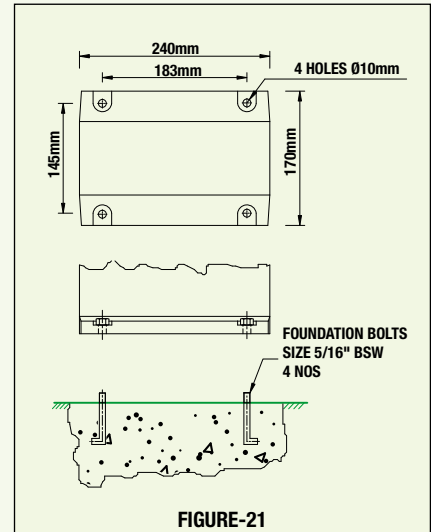

FIGURE-8

FIGURE-9

- Minimum Length of the foundation bolt = 1/6 of the total height of the pole above the ground.

HOMDEC Installation Schematics

- Minimum Length of the foundation bolt = 1/6 of the total height of the pole above the ground.

FIGURE-19

FIGURE-20

FIGURE-21

FIGURE-22

FIGURE-23

FIGURE-24

FIGURE-25

FIGURE-26

FIGURE-27

- Minimum Length of the foundation bolt = 1/6 of the total height of the pole above the ground.

HOMDEC Installation Schematics

- Minimum Length of the foundation bolt = 1/6 of the total height of the pole above the ground.

- Minimum Length of the foundation bolt = 1/6 of the total height of the pole above the ground.

Dark Brown

Black Gold

Texture Grey

Silver

Black

Green

Antique Gold