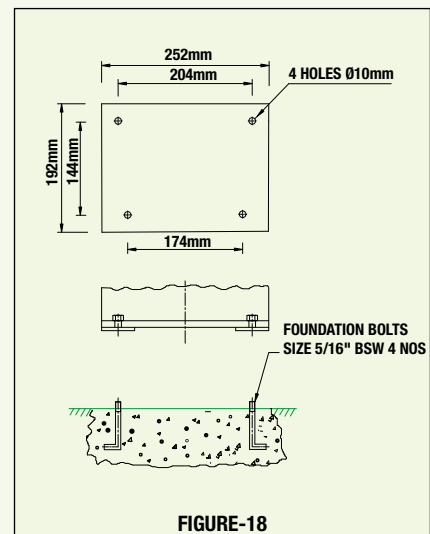

Installation Schematics

FIGURE-1

FIGURE-2

FIGURE-3

FIGURE-4

FIGURE-5

FIGURE-6

FIGURE-7

FIGURE-8

FIGURE-9

- Minimum Length of the foundation bolt = 1/6 of the total height of the pole above the ground.

HOMDEC Installation Schematics

- Minimum Length of the foundation bolt = 1/6 of the total height of the pole above the ground.

FIGURE-27

- Minimum Length of the foundation bolt = 1/6 of the total height of the pole above the ground.

HOMDEC Installation Schematics

- Minimum Length of the foundation bolt = 1/6 of the total height of the pole above the ground.

- Minimum Length of the foundation bolt = 1/6 of the total height of the pole above the ground.

Dark Brown

Black Gold

Texture Grey

Silver

Black

Green

Antique Gold