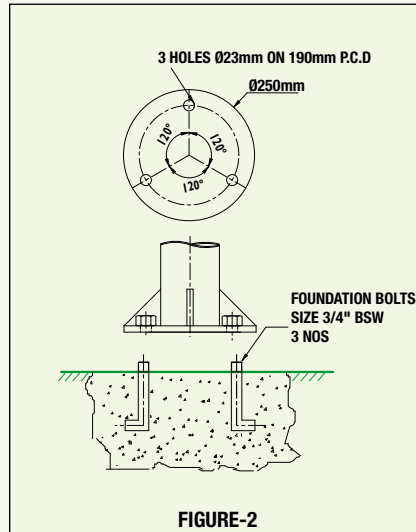

Installation Schematics

FIGURE-1

FIGURE-2

FIGURE-3

FIGURE-4

FIGURE-5

FIGURE-6

FIGURE-7

FIGURE-8

FIGURE-9

- Minimum Length of the foundation bolt = 1/6 of the total height of the pole above the ground.

HOMDEC Installation Schematics

- Minimum Length of the foundation bolt = 1/6 of the total height of the pole above the ground.

FIGURE-27

- Minimum Length of the foundation bolt = 1/6 of the total height of the pole above the ground.

HOMDEC Installation Schematics

- Minimum Length of the foundation bolt = 1/6 of the total height of the pole above the ground.

- Minimum Length of the foundation bolt = 1/6 of the total height of the pole above the ground.

Dark Brown

Black Gold

Texture Grey

Silver

Black

Green

Antique Gold