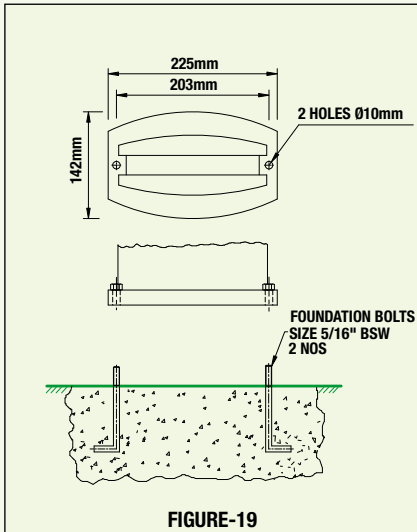

Installation Schematics

FIGURE-1

FIGURE-2

FIGURE-3

FIGURE-4

FIGURE-5

FIGURE-6

FIGURE-7

FIGURE-8

FIGURE-9

- Minimum Length of the foundation bolt = 1/6 of the total height of the pole above the ground.

HOMDEC Installation Schematics

- Minimum Length of the foundation bolt = 1/6 of the total height of the pole above the ground.

FIGURE-19

FIGURE-20

FIGURE-21

FIGURE-22

FIGURE-23

FIGURE-24

FIGURE-25

FIGURE-26

FIGURE-27

- Minimum Length of the foundation bolt = 1/6 of the total height of the pole above the ground.

HOMDEC Installation Schematics

- Minimum Length of the foundation bolt = 1/6 of the total height of the pole above the ground.