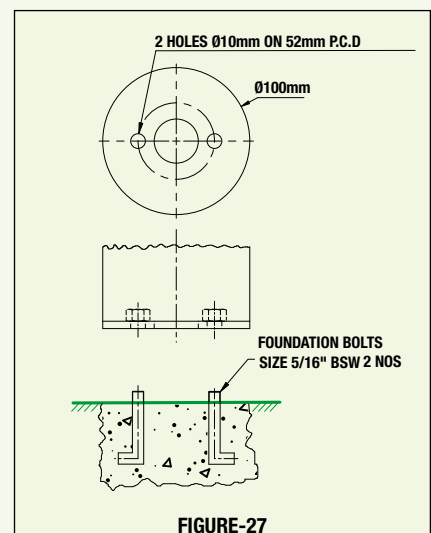

FIGURE-8

FIGURE-9

- Minimum Length of the foundation bolt = 1/6 of the total height of the pole above the ground.

HOMDEC Installation Schematics

- Minimum Length of the foundation bolt = 1/6 of the total height of the pole above the ground.

FIGURE-19

FIGURE-20

FIGURE-21

FIGURE-22

FIGURE-23

FIGURE-24

FIGURE-25

FIGURE-26

FIGURE-27

- Minimum Length of the foundation bolt = 1/6 of the total height of the pole above the ground.

HOMDEC Installation Schematics

- Minimum Length of the foundation bolt = 1/6 of the total height of the pole above the ground.

- Minimum Length of the foundation bolt = 1/6 of the total height of the pole above the ground.

Dark Brown

Black Gold

Texture Grey

Silver

Black

Green

Antique Gold