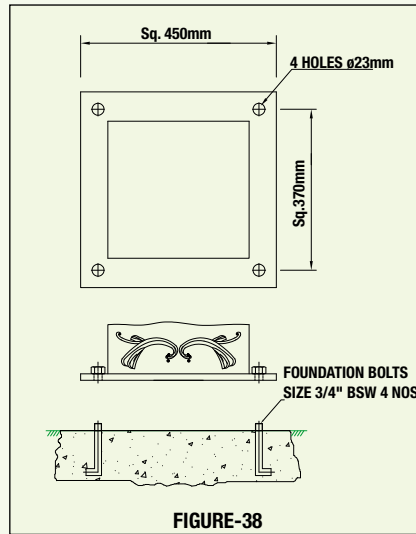

FIGURE-8

FIGURE-9

- Minimum Length of the foundation bolt = 1/6 of the total height of the pole above the ground.

HOMDEC Installation Schematics

- Minimum Length of the foundation bolt = 1/6 of the total height of the pole above the ground.

FIGURE-19

FIGURE-20

FIGURE-21

FIGURE-22

FIGURE-23

FIGURE-24

FIGURE-25

FIGURE-26

FIGURE-27

- Minimum Length of the foundation bolt = 1/6 of the total height of the pole above the ground.

HOMDEC Installation Schematics

- Minimum Length of the foundation bolt = 1/6 of the total height of the pole above the ground.

- Minimum Length of the foundation bolt = 1/6 of the total height of the pole above the ground.

Dark Brown

Black Gold

Texture Grey

Silver

Black

Green

Antique Gold