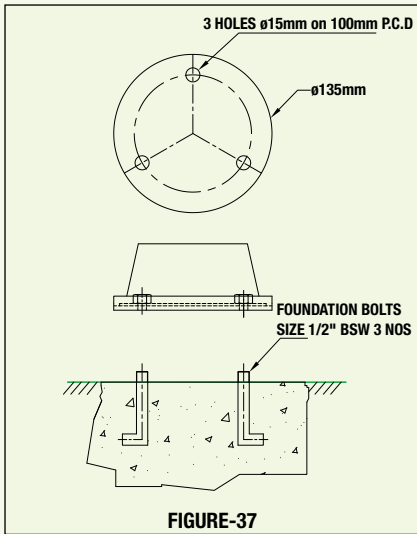

FIGURE-8

FIGURE-9

- Minimum Length of the foundation bolt = 1/6 of the total height of the pole above the ground.

HOMDEC Installation Schematics

- Minimum Length of the foundation bolt = 1/6 of the total height of the pole above the ground.

FIGURE-19

FIGURE-20

FIGURE-21

FIGURE-22

FIGURE-23

FIGURE-24

FIGURE-25

FIGURE-26

FIGURE-27

- Minimum Length of the foundation bolt = 1/6 of the total height of the pole above the ground.

HOMDEC Installation Schematics

- Minimum Length of the foundation bolt = 1/6 of the total height of the pole above the ground.

- Minimum Length of the foundation bolt = 1/6 of the total height of the pole above the ground.

Dark Brown

Black Gold

Texture Grey

Silver

Black

Green

Antique Gold