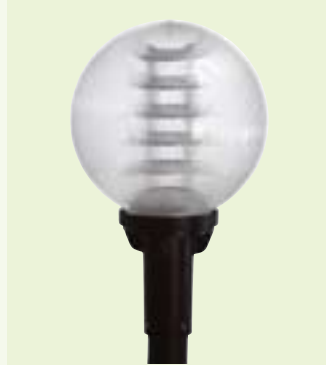

HL- 2753

Code No.	Width	Height	Lamp	Installation Schematic/Base I.D	Description
HL - 2105	310	790	1x70w HPSV/MH or Retrofit CFL	71ø	Cast Aluminium Lighting Fixtures, Stainless Steel Screws, Corrosion and UV Ray Resistant Coating, Sand Blasted Glass Diffuser.
HL - 2585	355ø	240	1x GLS	72ø	
HL - 2630	275	515	1x GLS/Retrofit CFL	74ø	
HL - 2635	215	460	1x GLS/Retrofit CFL	Figure - 14	
HL - 2753	300ø	440	1x 11w CFL	52ø	
HL - 2835	640ø	350	1x 70w HPSV/MH	78ø	
HL - 2923	455ø	355	Retrofit CFL	63ø	
HL - 3LPB 2635	720	2625	3x GLS/Retrofit CFL	Figure - 9	

Note: *HL - 2585 Spun Steel Lighting fixture, HL - 2753, 2105 - Polycarbonate Diffuser, HL - 2835 - Toughened Glass Diffuser, HL - 2923 - Acrylic Diffuser

• All sizes are in mm