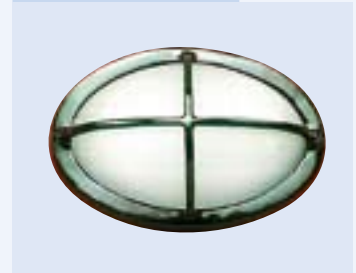

HOMDEC

Bulkheads

HL-1199

Code No.	Width	Height	Extension	Lamp	Description
HL - 1045	215	130	95	1x60w GLS/13w TC-D	Cast Aluminium Housing, CRC Back Plate, Stainless Steel Screws, Corrosion and UV Ray Resistant Coating, Sand Blasted Glass Diffuser, Rubber Gasket.
HL - 1191	245	165	100	1x60w GLS/18w TC-D	
HL - 1198	245	160	90	1x60w GLS/18w TC-D	
HL - 1055	215	130	95	1x60w GLS/13w TC-D	
HL - 1145	285	165	110	1x60w GLS/18w TC-D	
HL - 1199	245	165	100	1x60w GLS/18w TC-D	
HL - 1140	285	170	110	1x60w GLS/18w TC-D	
HL - 1190	245	165	100	1x60w GLS/18w TC-D	
HL - 1192	215	130	90	1x60w GLS/13w TC-D	
HL - 1197	160	245	100	1x60w GLS/18w TC-D	
HL - 1194	130	215	90	1x60w GLS/13w TC-D	
HL - 1115	130	215	90	1x60w GLS/13w TC-D	

• All sizes are in mm